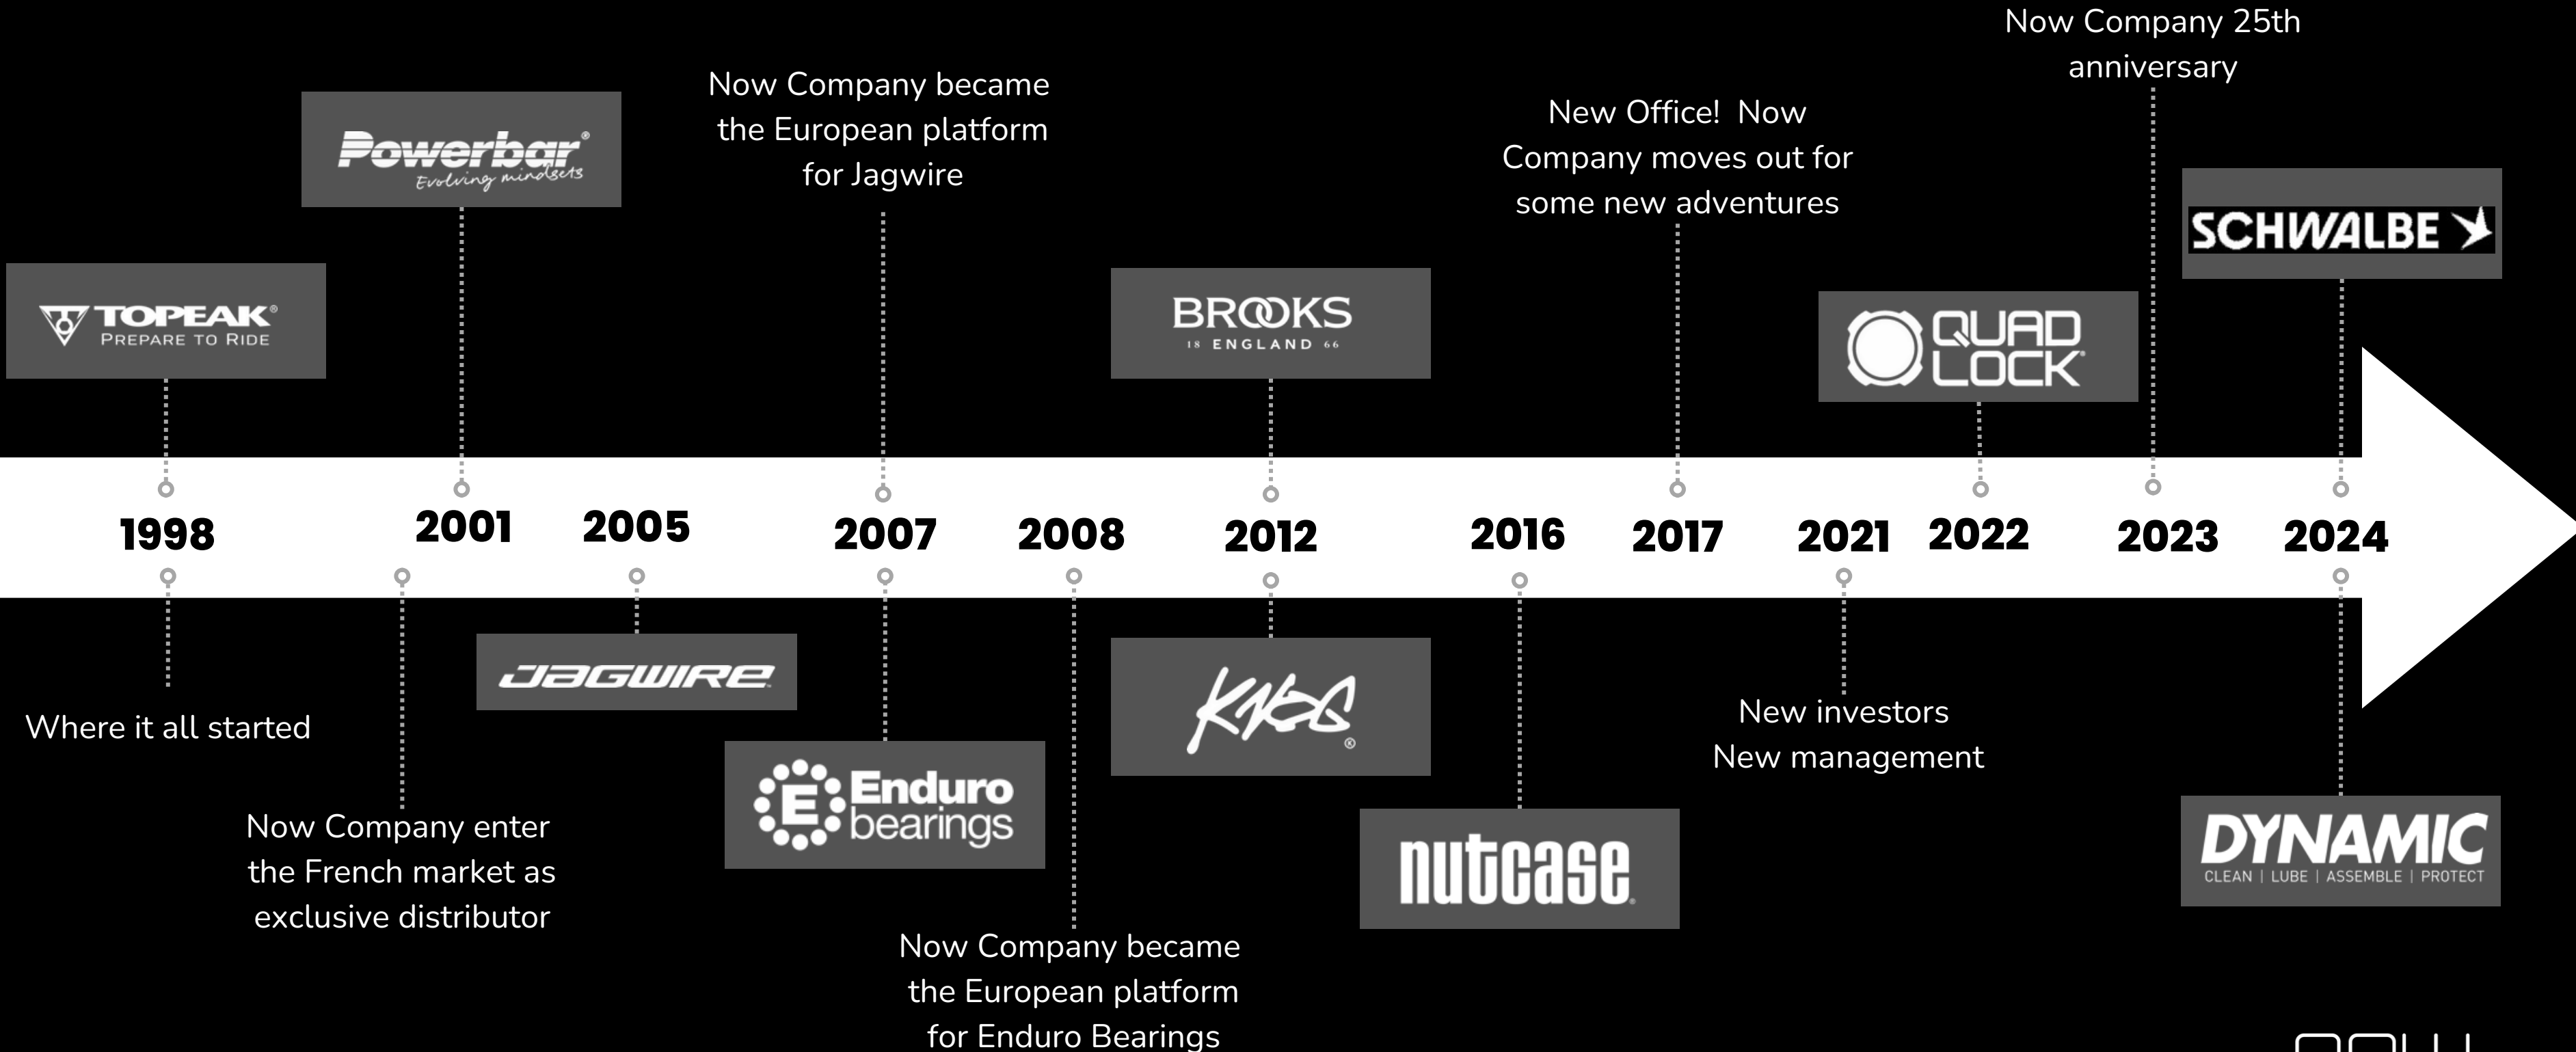

We supply & support selected bicycle dealers with premium accessory brands

NOW COMPANY

Welcome to **NOW COMPANY**

- We are an exclusive supplier of quality bike parts and accessories established in Belgium in 1998.
- Because we are aware of the importance of quality equipment and products, the brands we work with are carefully selected according to **QUALITY, INNOVATION** and **SUSTAINABILITY** criteria

DISTRIBUTOR IN THE

- BENELUX
- FRANCE
- EUROPE

25 YEARS+ OF EXPERIENCE

Our brands

now_{co}

STANS

LUMOS

JAGWIRE

nutcase

Powerbar

thousand

BROOKS
18 ENGLAND 66

KANG

CRANE
Bell Co., Ltd.

Selle Royal

QUAD
LOCK

TOPEAK
PREPARE TO RIDE

Lizard
Skins

Enduro
bearings

DYNAMIC
CLEAN | LUBE | ASSEMBLE | PROTECT

BLACK MAMBA

Formula

SCHWALBE

ONGUARD