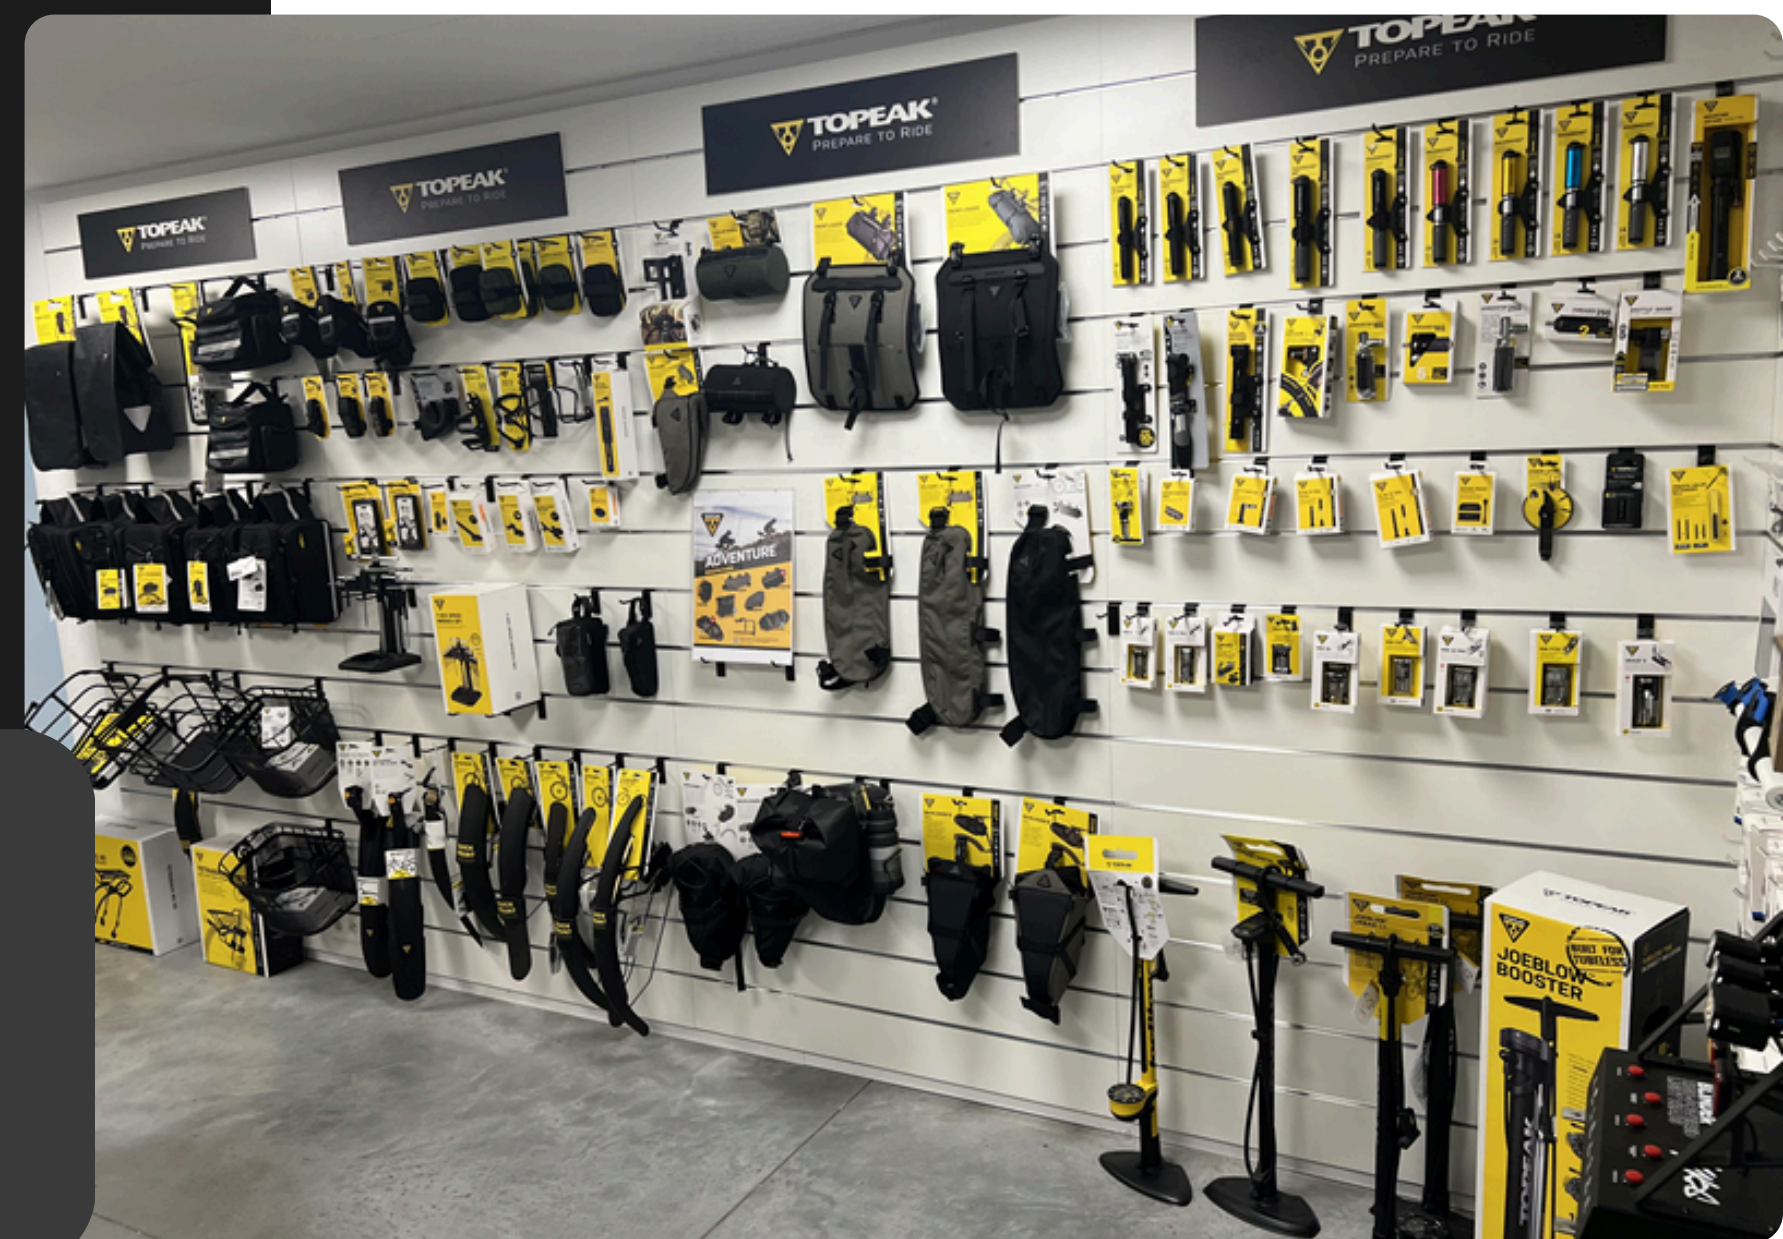

Welcome to **NOW COMPANY**

- We are an exclusive supplier of quality bike parts and accessories established in Belgium in 1998.
- Because we are aware of the importance of quality equipment and products, the brands we work with are carefully selected according to **QUALITY, INNOVATION** and **SUSTAINABILITY** criteria

DISTRIBUTOR IN THE

- BENELUX
- FRANCE
- EUROPE