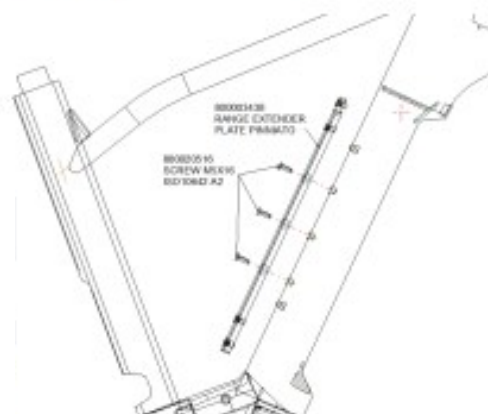

Anderungen, Farbvarianten und Farbabweichungen vorbehalten (Stand: Juni 2024)
Deviations in design, colours, errors and technical changes reserved (as of June 2024)

* Unverbindliche Preisempfehlung des Herstellers / Recommended retail price