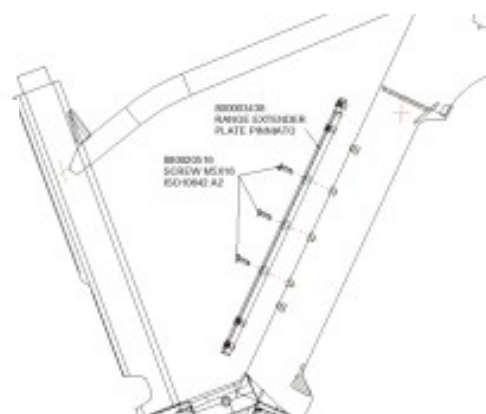

PINNIATO FS SPORT

12 SPEED PINION GEARBOX

MODERN PETROL BLUE SHINY
KN170-PAPD48

**RANGE EXTENDER
READY (550 Wh)**

**KORB MONTAGE MÖGLICH /
BASKET ASSEMBLY POSSIBLE**

960 Wh

Art. No.	Colour	Inch	Size	Frame
KN170-PAPD48	modern petrol blue shiny	29	48 cm	Diamant
KN170-PAPD53	modern petrol blue shiny	29	53 cm	Diamant
KN170-PAPD58	modern petrol blue shiny	29	58 cm	Diamant
KN170-PAPW43	modern petrol blue shiny	29	43 cm	Wave
KN170-PAPW48	modern petrol blue shiny	29	48 cm	Wave
KN170-PAPW53	modern petrol blue shiny	29	53 cm	Wave