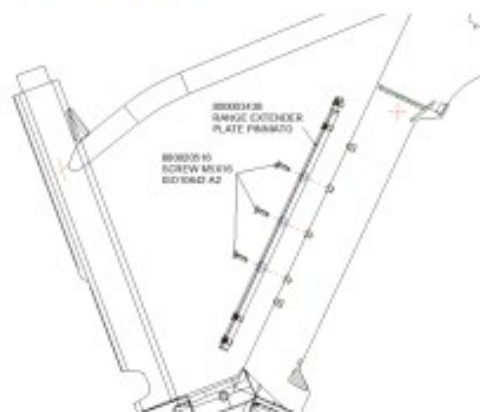

# PINNIATO HT COMFORT

9 SPEED PINION GEARBOX

DARK GREY MATT  
KN174-PBP050

**RANGE EXTENDER  
READY (550 Wh)**

**KORB MONTAGE MÖGLICH /  
BASKET ASSEMBLY POSSIBLE**

**720 Wh**

Art. No.	Colour	Inch	Size	Frame	Art. No.	Colour	Inch	Size	Frame
KN174-PBP050	dark grey matt	29	50 cm	Diamant	KN174-PAP050	white alysium shiny	29	50 cm	Diamant
KN174-PBP055	dark grey matt	29	55 cm	Diamant	KN174-PAP055	white alysium shiny	29	55 cm	Diamant
KN174-PBP060	dark grey matt	29	60 cm	Diamant	KN174-PAP060	white alysium shiny	29	60 cm	Diamant
KN174-PBPW45	dark grey matt	29	45 cm	Wave	KN174-PAPW45	white alysium shiny	29	45 cm	Wave
KN174-PBPW50	dark grey matt	29	50 cm	Wave	KN174-PAPW50	white alysium shiny	29	50 cm	Wave
KN174-PBPW55	dark grey matt	29	55 cm	Wave	KN174-PAPW55	white alysium shiny	29	55 cm	Wave