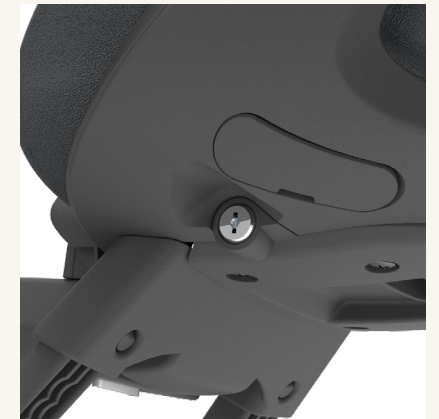

Featuring shock-absorbing, water-resistant, EVA foam-padding, the Icon Rear is made for long-distance comfort, either in the city or cycling out of town. Along with an adjustable 5-point harness and secure and adjustable footrests, the Prodigee Icon Rear ensures a secure and comfortable fit for your child as they grow, wherever the roads take you both.

Easy to install and adjust to any rear rack or directly to the frame, the seat features a child-safe safety buckle that makes securing your child quick and effortless, with a quick-release bracket for easy mounting or removal when not in use.

Designed and tested to be used once a child can sit independently, the Icon Rear is ideal for children up to 6 years old with a maximum weight of 22kg—a stylish choice for any parent looking for safety without compromise.