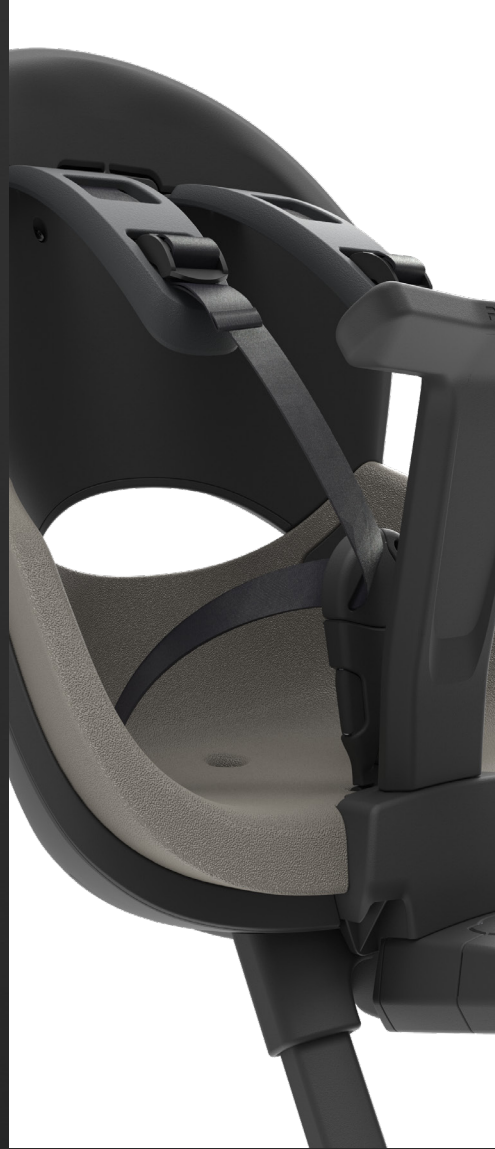

Electric Orange

Peaceful Blue

Warm Grey

Neutral Black