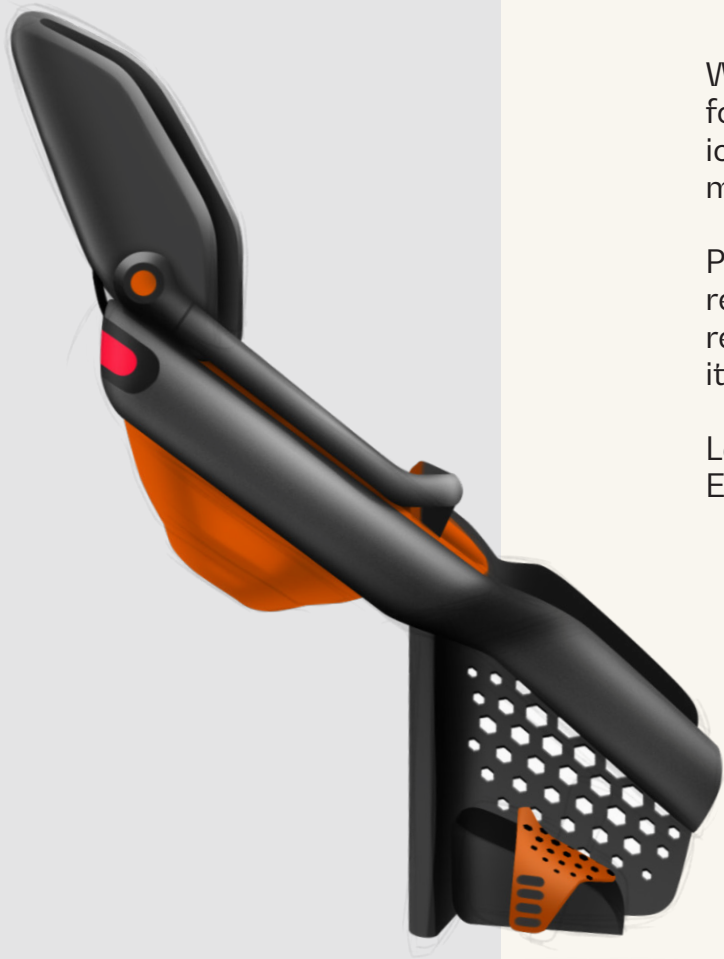

Designed by Professionals.

We create innovative transport solutions focused on passenger safety and iconic design, the result of international, multi-year study led by a Dutch design team.

Prodigee is the result of deep market research combined with an internationally renowned design team to produce 13 iterations from which the ICON line was born

Latest safety standard:
EN14344:2022

PRODIGEE