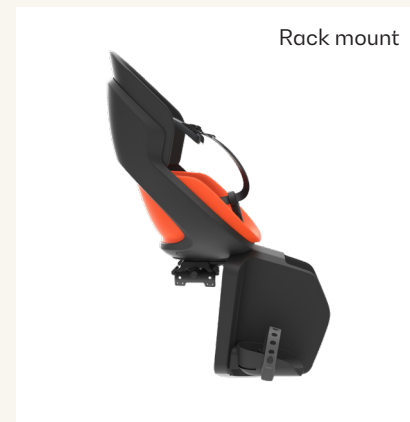

Featuring shock-absorbing, water-resistant, EVA foam-padding, the Icon Rear is made for long-distance comfort, either in the city or cycling out of town. Along with an adjustable 5-point harness and secure and adjustable footrests, the Prodigee Icon Rear ensures a secure and comfortable fit for your child as they grow, wherever the roads take you both.

Easy to install and adjust to any rear rack or directly to the frame, the seat features a child-safe safety buckle that makes securing your child quick and effortless, with a quick-release bracket for easy mounting or removal when not in use.

Designed and tested to be used once a child can sit independently, the Icon Rear is ideal for children up to 6 years old with a maximum weight of 22kg—a stylish choice for any parent looking for safety without compromise.